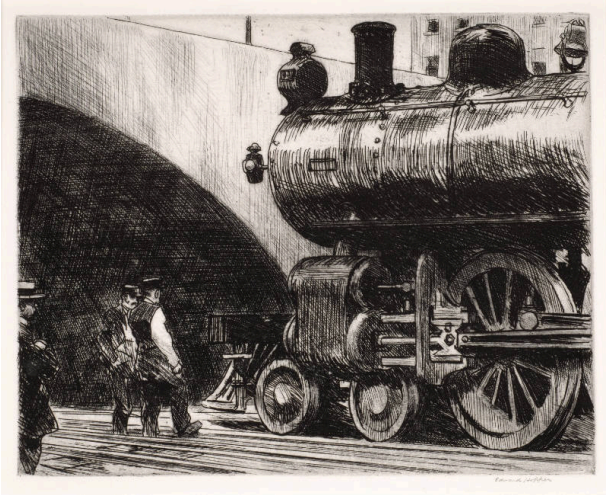

Basic Detail Report

The Locomotive

Date

1922

Primary Maker

Edward Hopper

Medium

Etching on paper

Description

Dimensions

Overall: 13 1/4 x 16 9/16in. (33.7 x 42.1cm) Framed: 17 1/2 x 23 1/2in. (44.5 x 59.7cm) Image: 7 13/16 x 9 13/16in. (19.8 x 24.9cm)