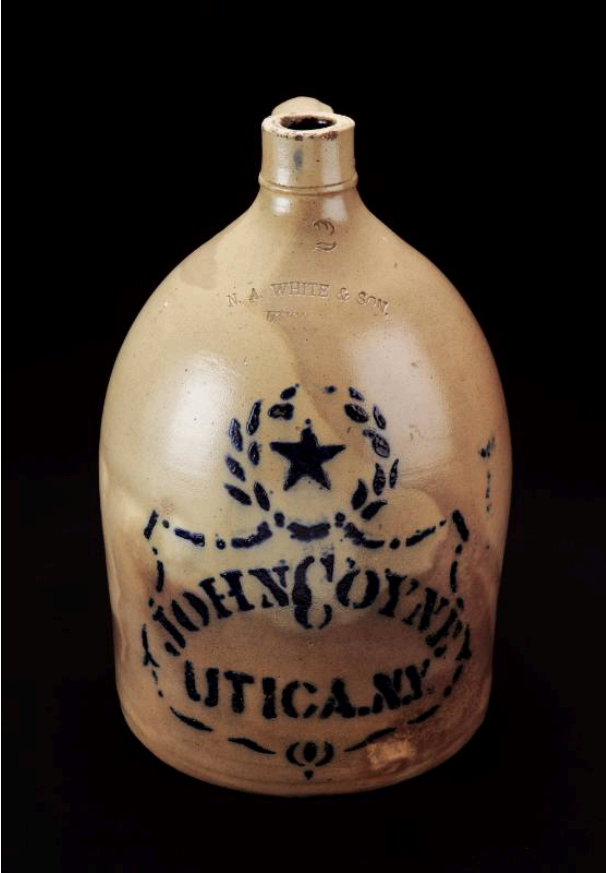

Basic Detail Report

Jug

Date

1882-1890

Primary Maker

N.A. White & Son

Medium

Stoneware

Description

Salt-glazed stoneware jug with cobalt decoration; Albany slip interior.

Dimensions

Overall: 14 × 9in. (35.6 × 22.9cm)