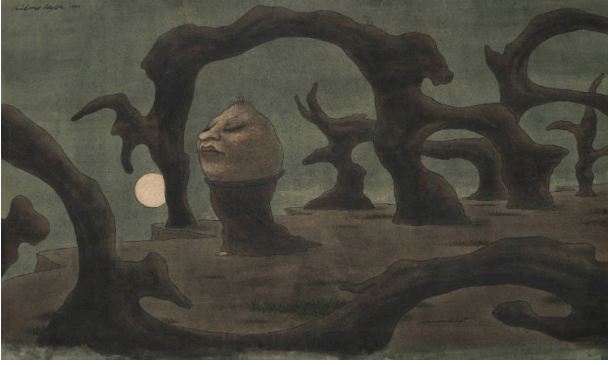

Basic Detail Report

The Somnambulist

Date

1945

Primary Maker

Richard Taylor

Medium

Watercolor on cardboard

Description

Dimensions

Overall: 12 3/8 x 20in. (31.4 x 50.8cm) Image: 9 x 16in. (22.9 x 40.6cm)