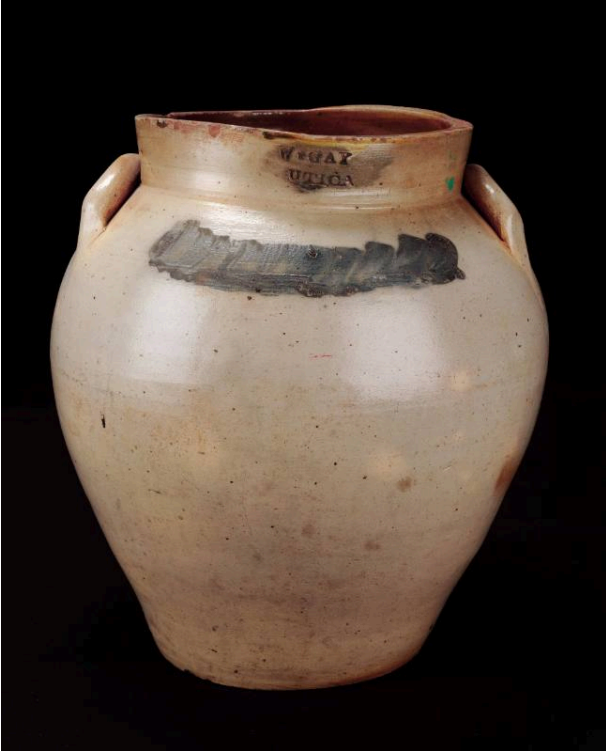

Basic Detail Report

Crock

Date

c. 1829

Primary Maker

William Gay

Medium

Stoneware

Description

Salt-glazed stoneware crock with cobalt decoration;
Albany slip interior.

Dimensions

Overall: 12 1/2 × 11 3/4in. (31.8 × 29.8cm)