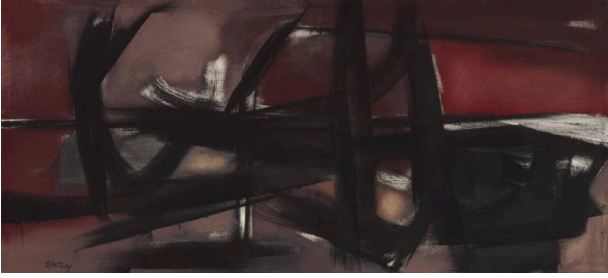

Basic Detail Report

Winter Harbor

Date

1952

Primary Maker

Theodoros Stamos

Medium

Oil on canvas

Description

Dimensions

Framed: 24 7/8 × 51 5/8 × 2 5/8in. (63.2 × 131.1 × 6.7cm) Overall: 22 1/4 × 49in. (56.5 × 124.5cm)