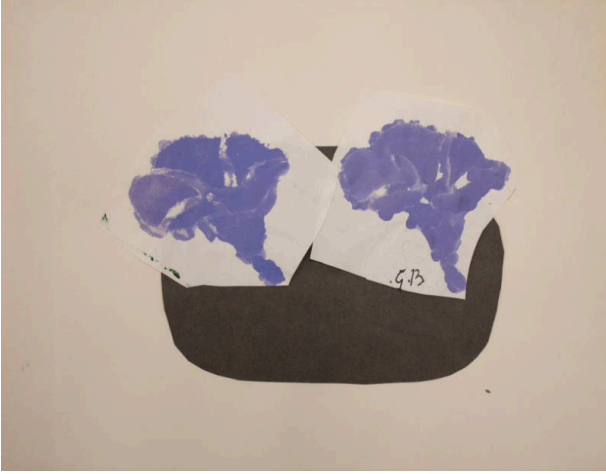

Basic Detail Report

Fleurs

Date

c. 1963

Primary Maker

Georges Braque

Medium

Paper and oil paint on paper

Description

Two purple flowers mounted on a flat, oval black surface

Dimensions

Overall: 12 1/8 × 14 7/8in. (30.8 × 37.8cm) Image: 9 1/2 × 12 5/16in. (24.1 × 31.3cm)