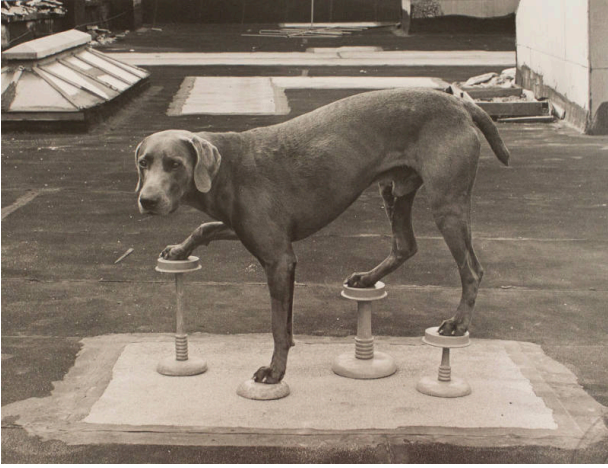

# Basic Detail Report

---

Overall: 10 1/2 × 13 1/4in. (26.7 × 33.7cm)

## Man Ray on Stilts, No. 2

**Date**

1974

**Primary Maker**

William Wegman

**Medium**

Gelatin silver print

**Dimensions**