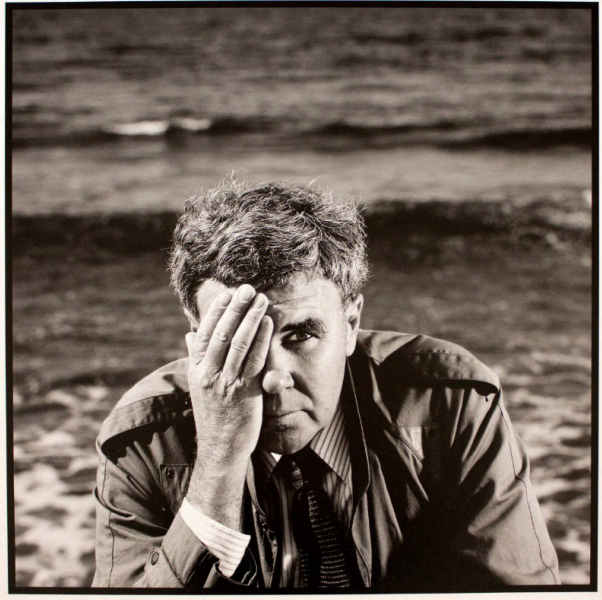

Basic Detail Report

Portrait of Raymond Carver

Date

1986

Primary Maker

Bonnie Schiffman

Medium

Black and white archival pigment print

Description

Bust-length portrait of writer Raymond Carver, who has his back to the ocean, and covers his right eye with his right hand.

Dimensions

Overall: 22 x 17 in., (55.9 x 43.2 cm,)