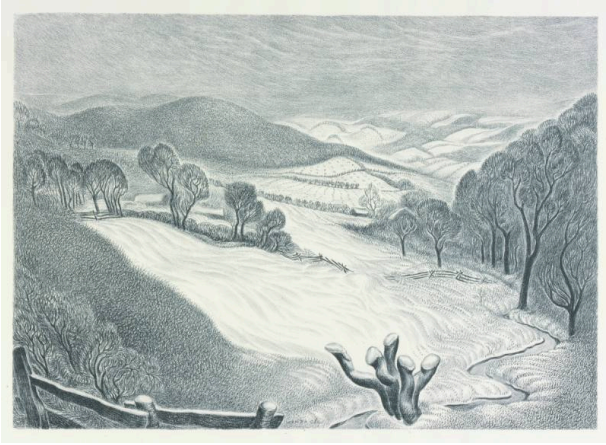

Basic Detail Report

Snowy Fields

Date

1933

Primary Maker

Wanda Gág

Medium

Lithograph on paper

Description

Dimensions

Overall: 11 3/8 x 15 13/16in. (28.9 x 40.2cm) Image: 8 15/16 x 12 5/8in. (22.7 x 32.1cm)