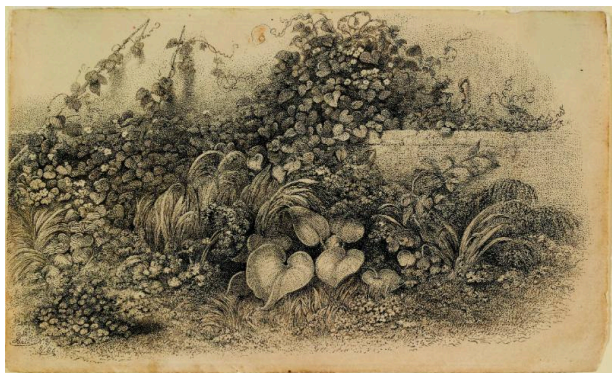

## Study of Leaves

**Date**

1886

**Primary Maker**

John Gadsby Chapman

**Medium**

Black ink on wove paper

### Description

Horizontal format: various weeds, plants and vines growing and climbing against a wall