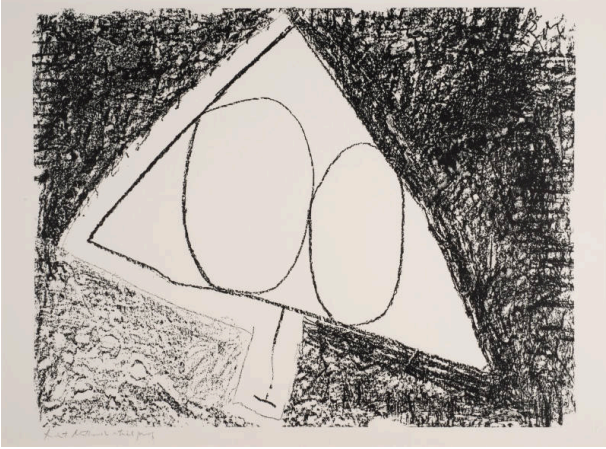

Basic Detail Report

The Madrid Suite, (plate 7)

Date

1965

Primary Maker

Robert Motherwell

Medium

Lithograph on white BFK Rives paper

Description

Triangle, containing two ovals, with bottom side bisected by perpendicular line.

Dimensions

Overall: 22 1/8 x 30in. (56.2 x 76.2cm)