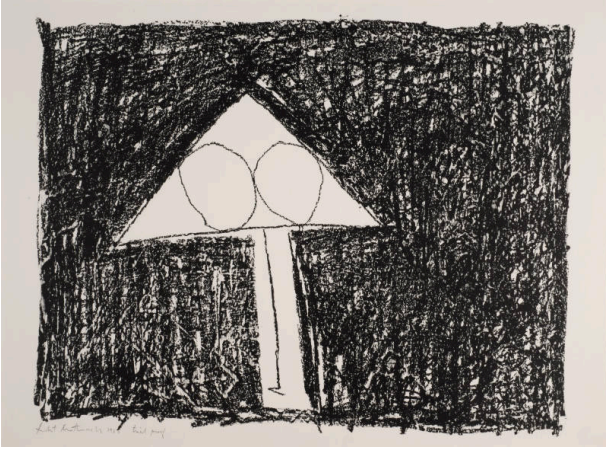

Basic Detail Report

The Madrid Suite, (plate 6)

Date

1965

Primary Maker

Robert Motherwell

Medium

Lithograph on white BFK Rives paper

Description

Triangle, containing two ovals, with bottom side bisected by perpendicular line.

Dimensions

Overall: 22 1/16 x 30in. (56 x 76.2cm)