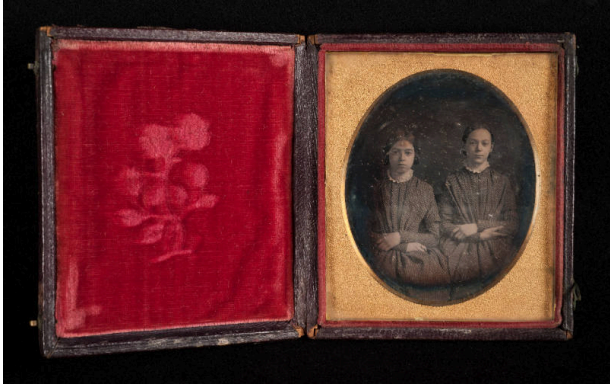

## Family Portrait of Lomy and Anne Proctor

**Date**

1847-1850

**Primary Maker**

Hiram Studley

**Medium**

Daguerreotype; Silver halide on copper

**Dimensions**

Overall: 3 3/4 x 3 1/4in. (9.5 x 8.3cm)