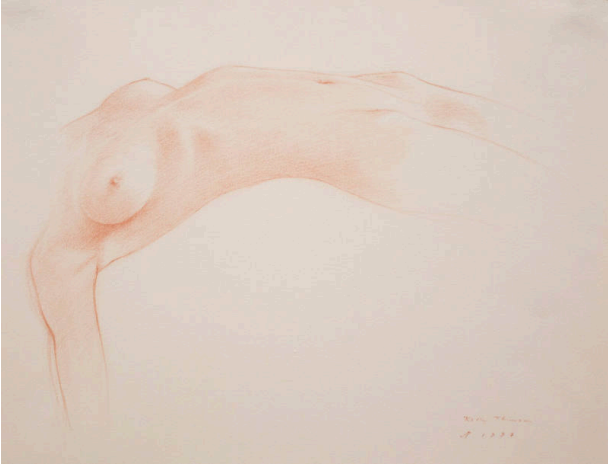

Basic Detail Report

Torso of a female nude with arched back.

Dimensions

10-1/8 x 13-1/8 in. (overall)

Figure Study of Kelly Thompson

Date

1997

Primary Maker

Anthony Panzera

Medium

Sanguine chalk on paper

Description