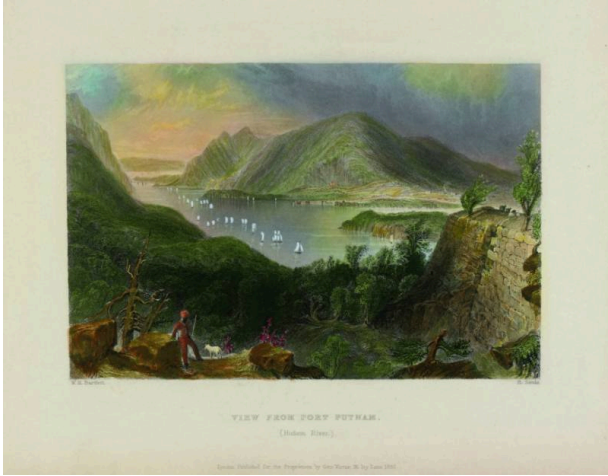

## View from Port [Fort] Putnam (Hudson River)

### Dimensions

Overall: 8 × 10 3/8in. (20.3 × 26.4cm) Image: 4 3/4 × 7in. (12.1 × 17.8cm)