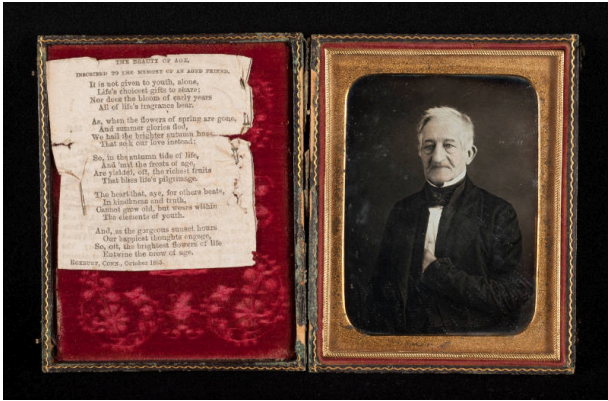

Basic Detail Report

Portrait of an Old Gentleman

Date

1850-1860

Primary Maker

Rensselaer Emmett Churchill

Medium

Daguerreotype; Silver halide with color on copper