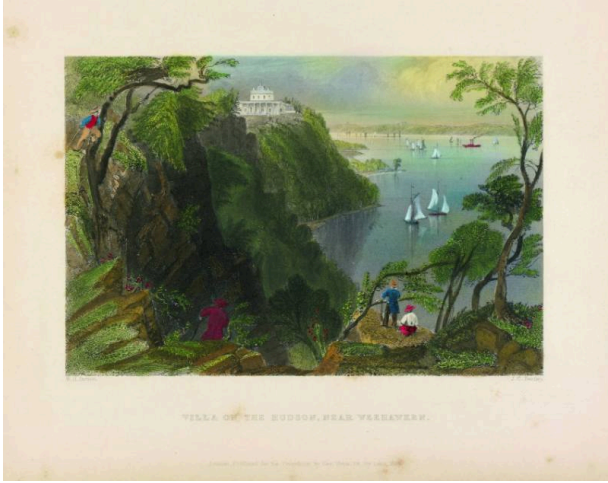

## Villa on the Hudson, Near Weehawken

### Dimensions

Overall: 7 13/16 × 10 5/16in. (19.8 × 26.2cm) Image: 4 3/4 × 7 1/8in. (12.1 × 18.1cm)