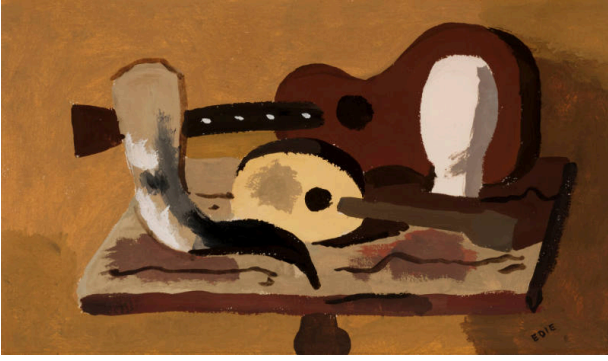

Basic Detail Report

Still Life with Guitar and Banjo

Date

n.d.a.

Primary Maker

Stuart Edie

Medium

Gouache on beige (#1), medium (#1), slightly textured (#1) wove paper

Dimensions

Overall: 10 9/16 × 15 3/4in. (26.8 × 40cm) Image: 5 1/2 × 9 3/4in. (14 × 24.8cm)