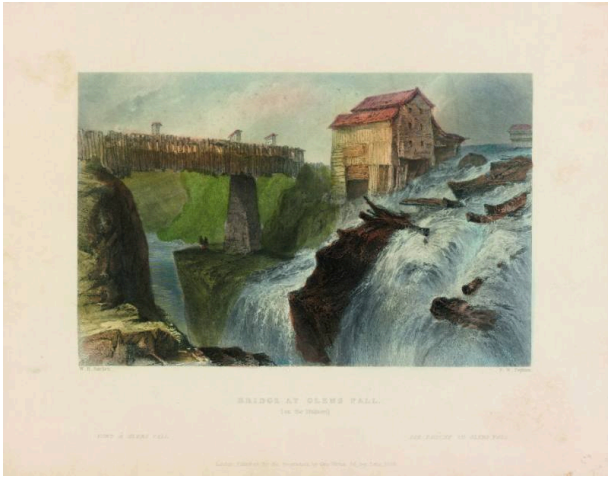

## Bridge at Glens Fall (on the Hudson)

**Date**

1839

**Primary Maker**

William Henry Bartlett

**Medium**

Engraving, with colors on paper

**Description**

### Dimensions

Overall: 8 3/8 × 10 13/16in. (21.3 × 27.5cm) Image: 4 3/4 × 7 1/4in. (12.1 × 18.4cm)