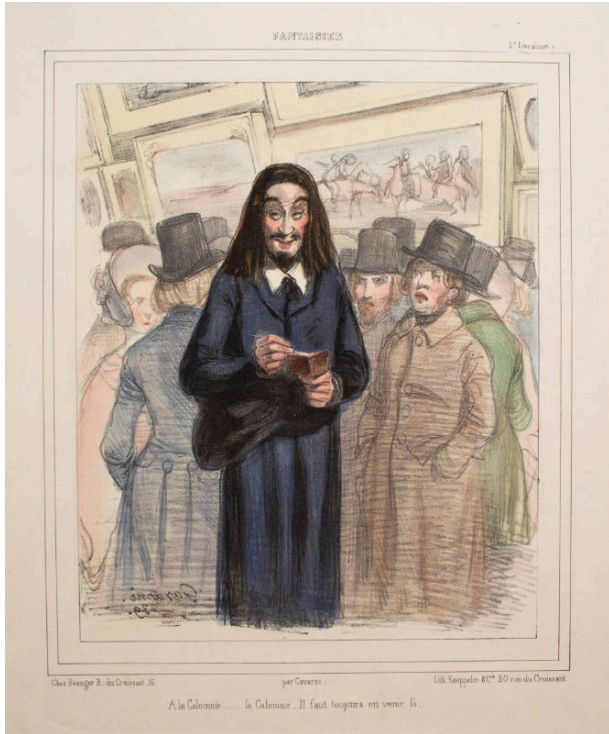

Basic Detail Report

'A La Calomnie...la Calomnie. Il faut toujours en venir la' (from Calumny... comes Calumny. It always comes back to the same thing in the end.), from Fantasies

Date

1839

Primary Maker

Paul Chevalier Gavarni

Medium

Lithograph on paper

Description

Fantasies

Dimensions

Overall: 14 x 10 3/8in. (35.6 x 26.4cm) Image: 8 3/16 x 6 3/4in. (20.8 x 17.1cm)