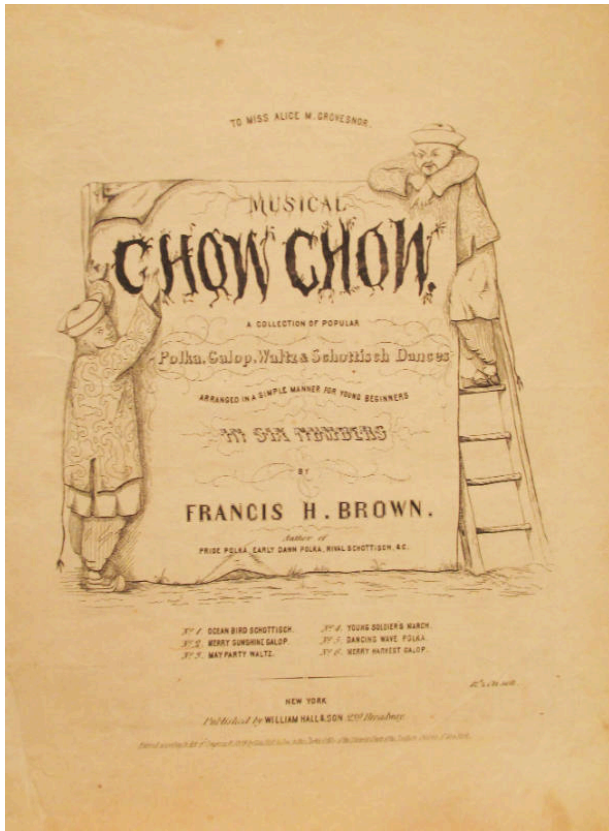

Basic Detail Report

'Musical Chow Chow: The Merry Sunshine Galop' By Francis H. Brown

Date

1853

Primary Maker

William Hall & Son

Medium

Lithograph in ink on paper

Dimensions

Overall: 7 1/4 × 7 5/8in. (18.4 × 19.4cm)