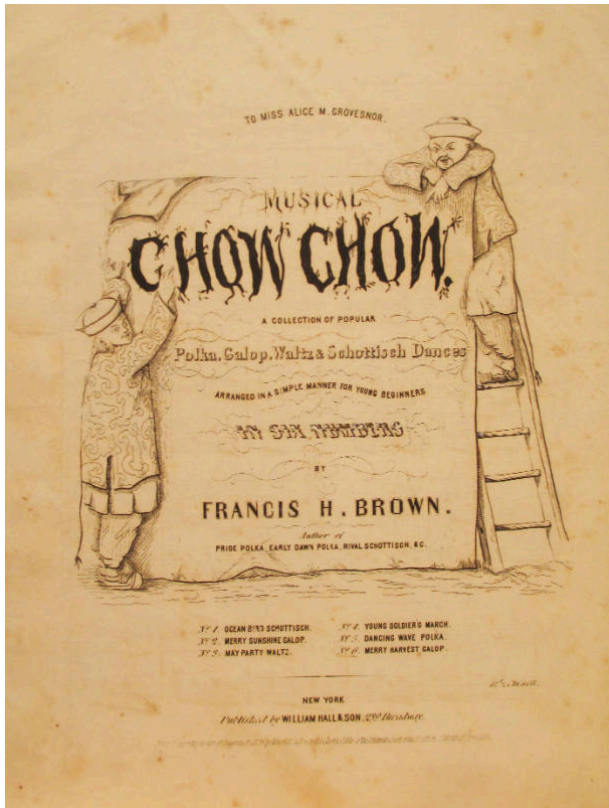

Basic Detail Report

'Musical Chow Chow: The Merry Harvest Galop' By Francis H. Brown

Date

1853

Primary Maker

William Hall & Son

Medium

Lithograph in ink on paper

Dimensions

Overall: 7 1/4 x 7 1/2in. (18.4 x 19.1cm)