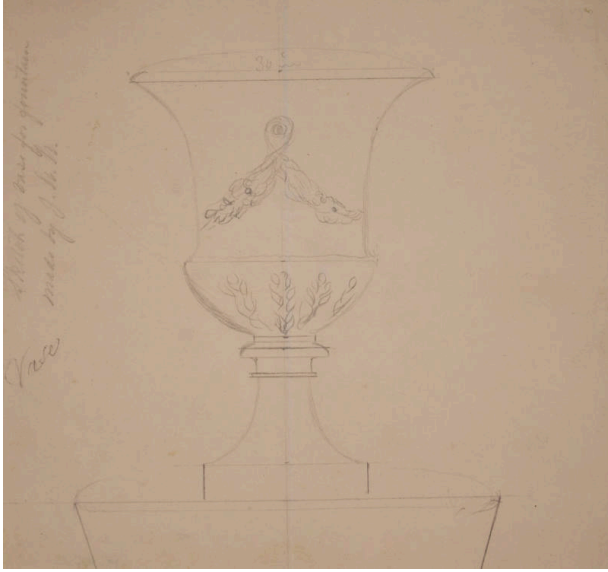

# Basic Detail Report

---

Overall: 6 3/4 x 7 1/8 in., (17.1 x 18.1 cm,)

## Elevation of the Vase for the Fountain at Fountain Elms, Utica, New York

### Dimensions