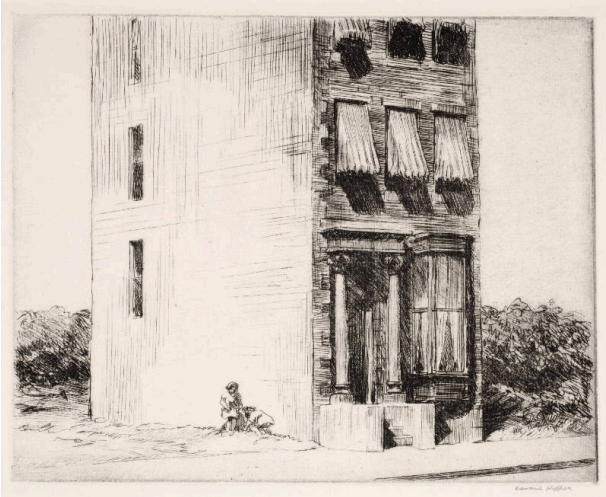

## The Lonely House

**Date**

1922

**Primary Maker**

Edward Hopper

**Medium**

Etching on paper

**Description**

**Dimensions**

Overall: 13 3/8 x 16in. (34 x 40.6cm) Framed: 17 1/2 x 23 1/2in. (44.5 x 59.7cm) Image: 7 13/16 x 9 3/4in. (19.8 x 24.8cm)