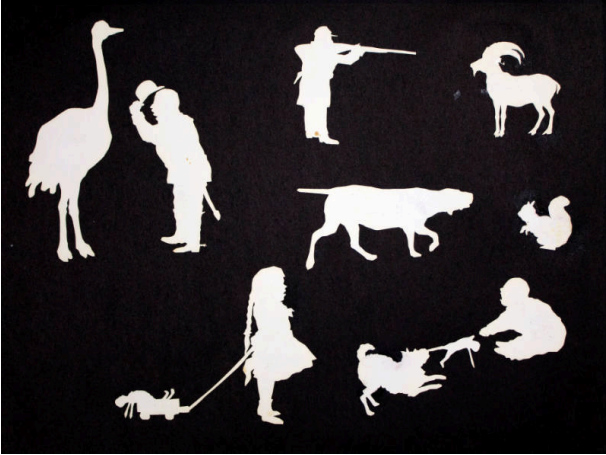

Basic Detail Report

Figures

Date

c. 1875

Primary Maker

Charles D. Gibson

Medium

Paper on paper

Description

.1: An Ostrich .2: A Gentleman Tipping his Hat .3: A Man with a Rifle .4: A Mountain Goat .5: A Dog on Point
.6: A Squirrel .7: A Young Girl with a Wagon .8: A Tug-of-War for a Doll