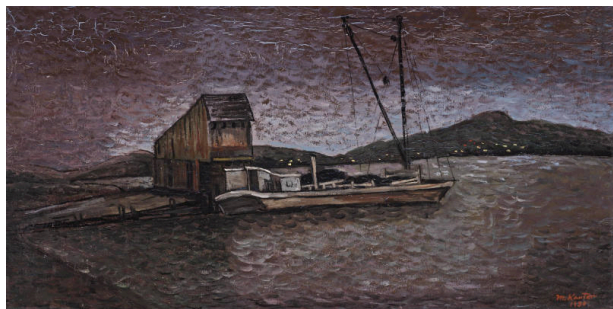

Basic Detail Report

Nocturne Marblehead

Date

1930

Primary Maker

Morris Kantor

Medium

Oil on canvas

Description

Dimensions

Overall: 11 3/4 x 22 5/8in. (29.8 x 57.5cm)