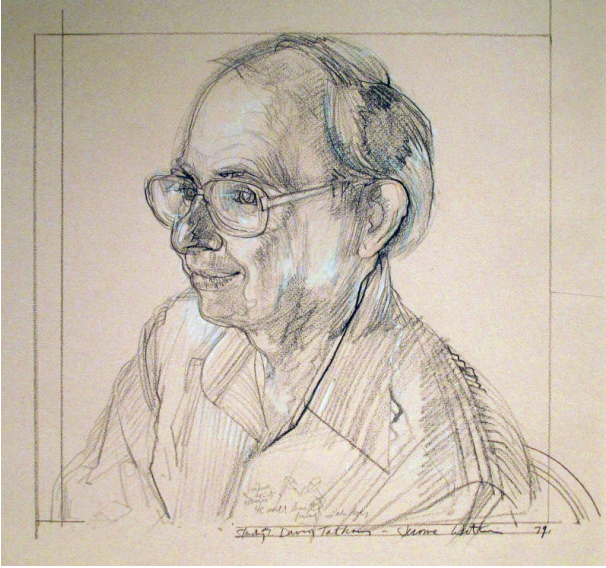

Basic Detail Report

Study of David Tatham

Date

1979

Primary Maker

Jerome Witkin

Medium

Graphite and white chalk on tan paper

Description

Dimensions

Overall: 19 3/4 x 25 9/16in. (50.2 x 64.9cm) Image: 12 1/2

x 13 1/4in. (31.8 x 33.7cm)