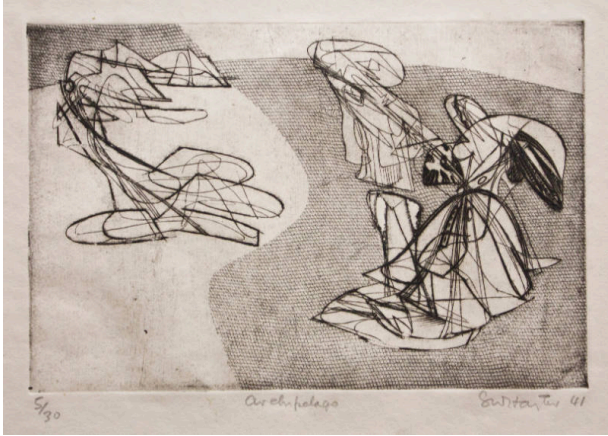

Basic Detail Report

Archipelago

Date

1941

Primary Maker

Stanley William Hayter

Medium

Engraving and soft ground etching on paper

Description

Dimensions

Overall: 9 x 11 3/16in. (22.9 x 28.4cm) Image: 4 3/4 x 7 1/4in. (12.1 x 18.4cm)