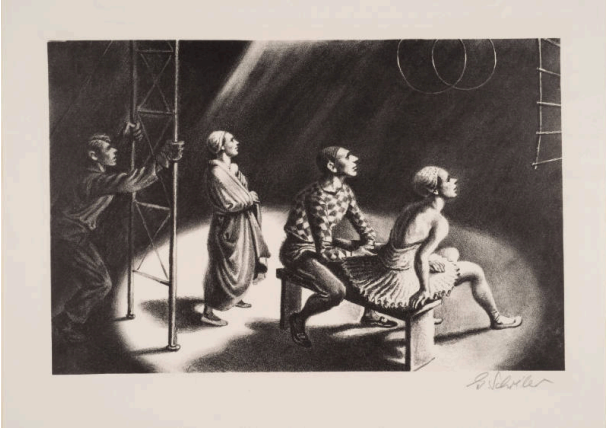

Basic Detail Report

Without a Net

Date

c. 1935

Primary Maker

Georges Schreiber

Medium

Lithograph on paper

Description

Dimensions

Overall: 11 7/8 × 16in. (30.2 × 40.6cm) Image: 8 3/4 × 13 5/8in. (22.2 × 34.6cm)