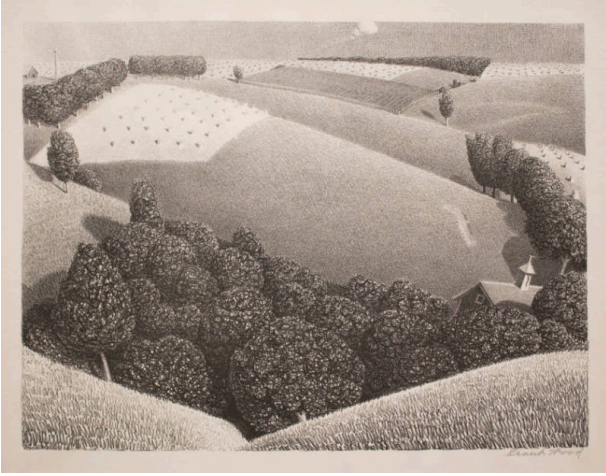

Basic Detail Report

July Fifteenth

Date

1937

Primary Maker

Grant Wood

Medium

Lithograph on paper

Description

Dimensions

Overall: 11 3/4 x 16in. (29.8 x 40.6cm) Image: 8 15/16 x 11 7/8in. (22.7 x 30.2cm)