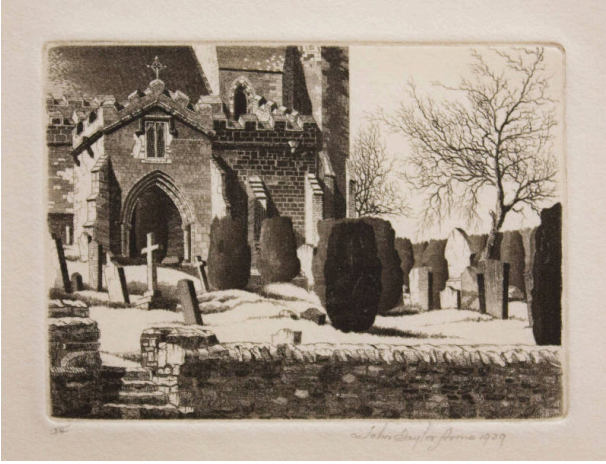

Basic Detail Report

Churchyard

Date

n.d.a.

Primary Maker

John Taylor Arms

Medium

Etching on paper

Description

Dimensions

Overall: 7 9/16 × 9in. (19.2 × 22.9cm) Image: 2 1/4 × 3 1/4in. (5.7 × 8.3cm)