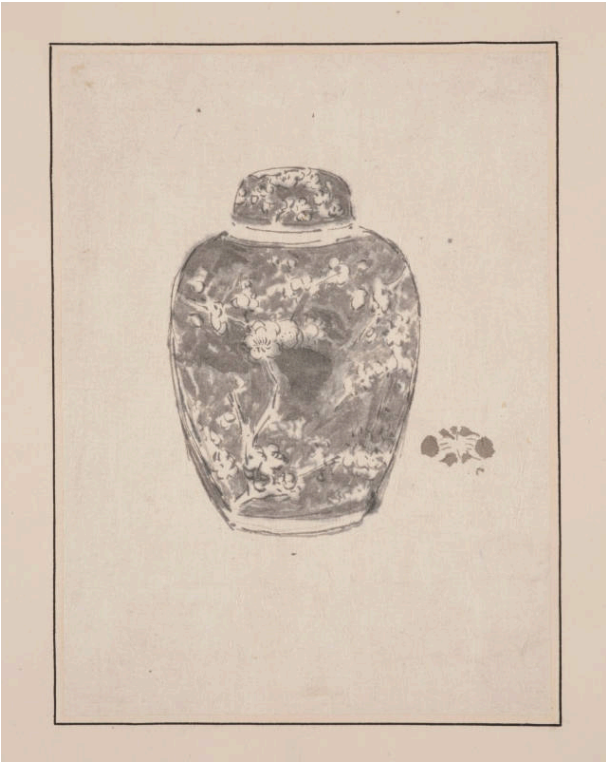

# Basic Detail Report

---

## Ginger Jar

### Dimensions

Overall: 6 1/2 x 4 13/16in. (16.5 x 12.2cm)