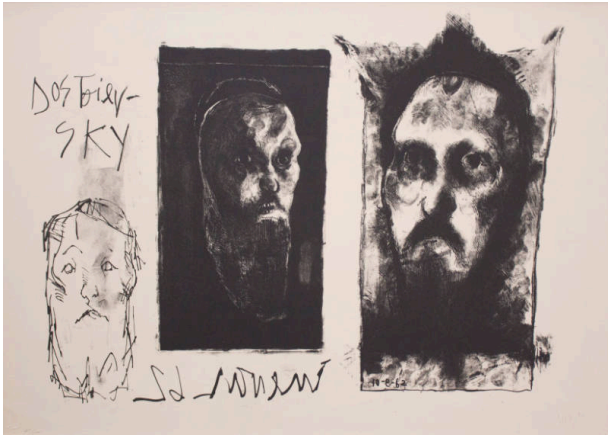

Basic Detail Report

Dostoievsky

Date

1962

Primary Maker

Jose Luis Cuevas

Medium

Lithograph on paper

Description

Dimensions

Overall: 15 7/8 x 21 7/8in. (40.3 x 55.6cm) Image: 13 5/8 x 18 1/8in. (34.6 x 46cm)