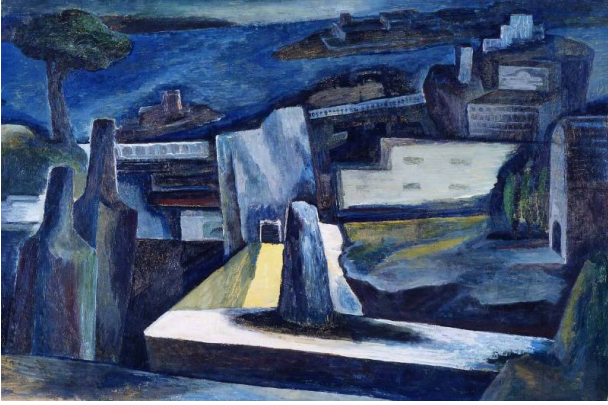

Basic Detail Report

Landscape

Date

c. 1930

Primary Maker

Mark Tobey

Medium

Tempera on cardboard

Description

Dimensions

Overall: 19 1/4 x 28 7/8in. (48.9 x 73.3cm)