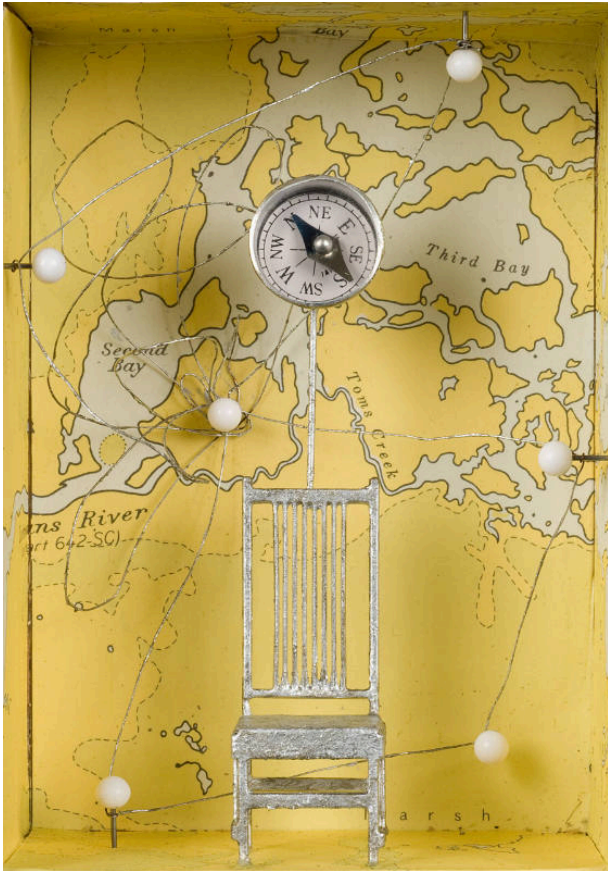

Basic Detail Report

Whereabouts Unknown

Date

2009

Primary Maker

Dan Bacich

Medium

Mixed media assemblage

Description

Shadow box with small chair and map, compass, strings and pins

Dimensions

Overall: 5 x 5 x 2in. (12.7 x 12.7 x 5.1cm)