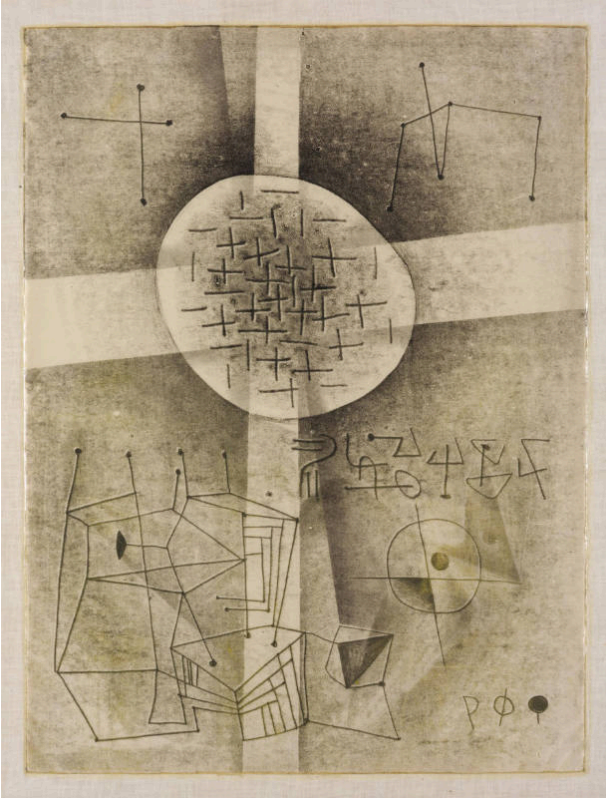

# Basic Detail Report

---

## Mandala

### Medium

Ink on thin white paper mounted on thin fabric

### Dimensions

Overall: 23 13/16 x 18 in. (60.5 x 45.7cm)