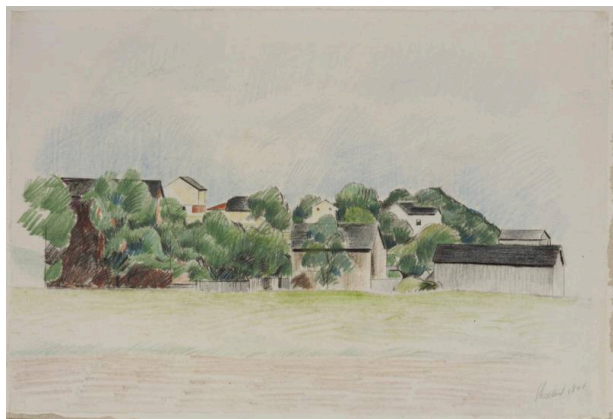

Basic Detail Report

Bucks County Barns

Date

1924

Primary Maker

Charles Sheeler

Medium

Colored pastel pencil with graphite and black charcoal on Japanese paper mounted on board

Description

Dimensions

Overall: 9 x 13in. (22.9 x 33cm)