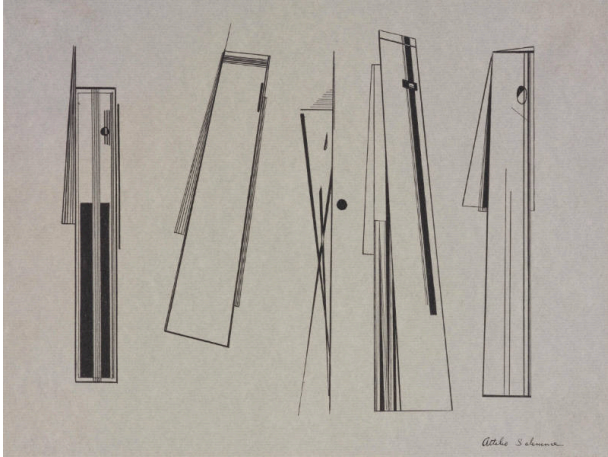

Basic Detail Report

Portrait of an Enigma

Date

1944

Primary Maker

Attilio Salemme

Medium

Pen and black ink on green-gray laid paper

Description

Dimensions

Overall: 9 3/16 x 12 1/8in. (23.3 x 30.8cm)