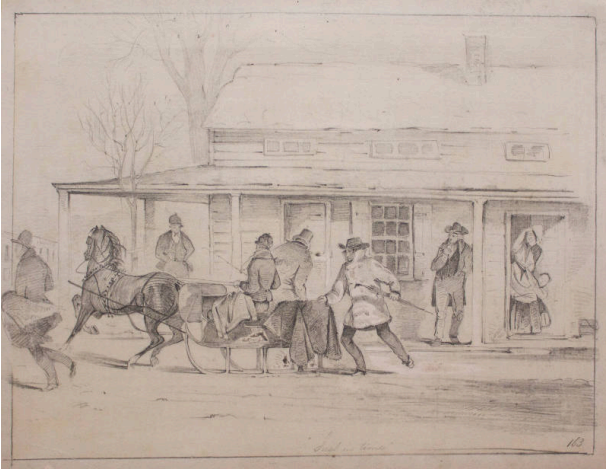

Basic Detail Report

Just in Time

Date

1844-1847

Primary Maker

Francis William Edmonds

Medium

Graphite and white lead paint on wove paper

Description

Horizontal scene of seven figures, and a horse and sleigh in front of a farmhouse in winter.

Dimensions

Overall: 9 1/8 × 11 9/16in. (23.2 × 29.4cm)